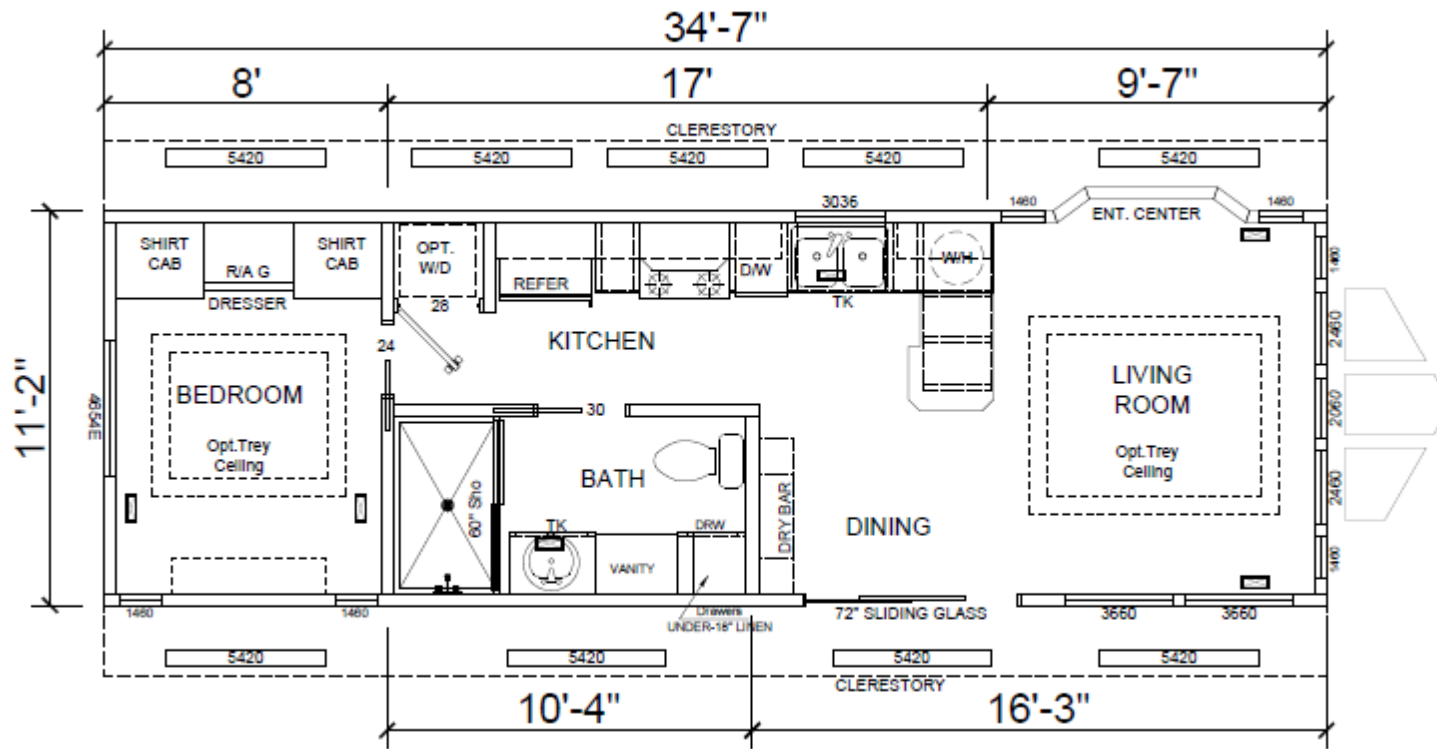

The Sundance -Model 515

399 SF

view our display models at 4384 E Interstate 30, Rockwall, Texas 75087

1-877-219-4059 or 972-771-2176

www.RCRCRockwall.com

MHDRET00036207/IHB1526

Due to continuous improvements, regulations, and material/product changes, floorplan specifications may change without notice.